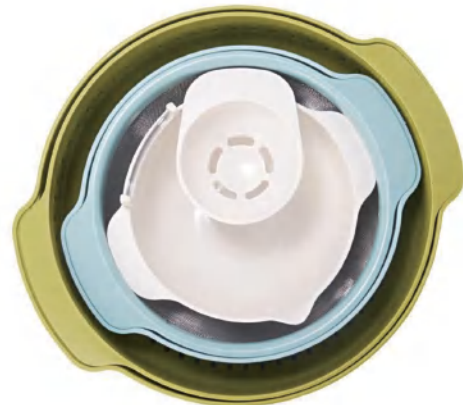

KA66 Multifunctional Colander

Size: 30.3*26.5*13cm

Packing size: 57*42.5*29.5cm

Packing: 6pcs