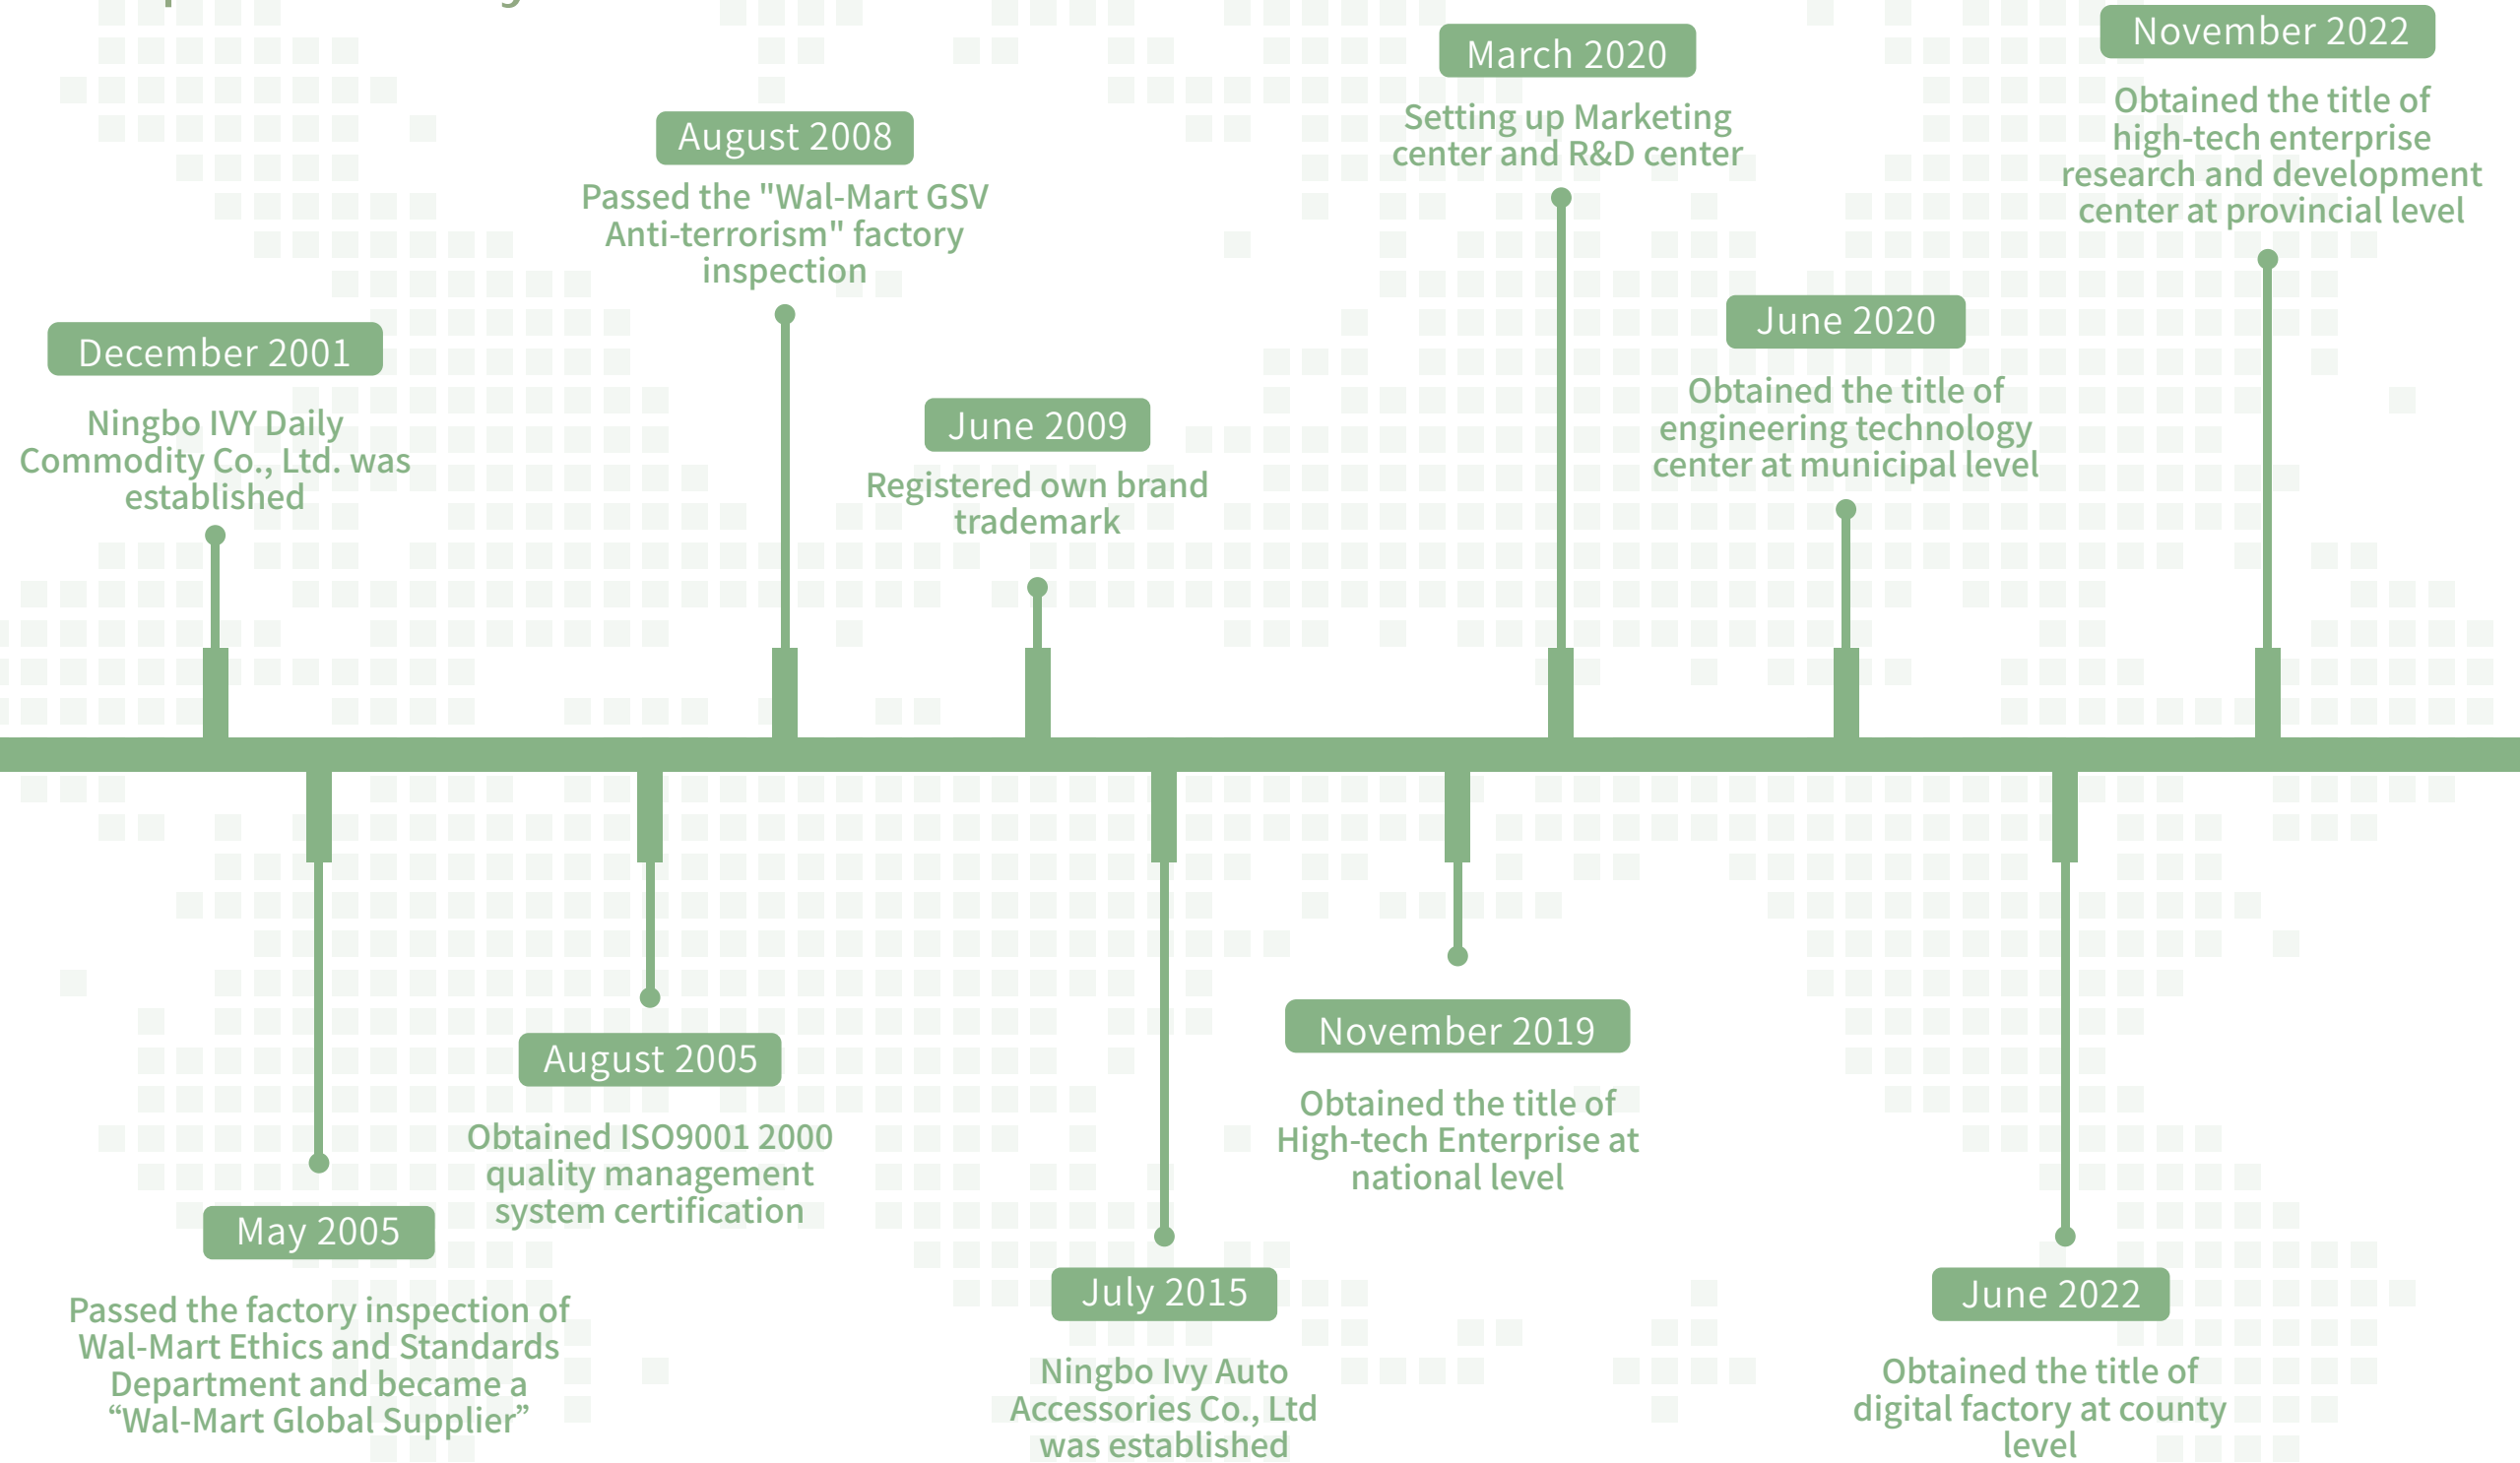

Over the years, company's products have been exported to more than 20 countries, like North America, Europe, the Middle East, etc. All of these products were trusted and favoured by foreign customers. When it comes to domestic market, CQT Group adjusts marketing strategy while keeping its business concept, and aims to bring excellent products and services to local customers, so that products will be utilized by millions of families in the future.

We always push ourselves to create the most excellent products
and services to every single family.

Create more
We will achieve our goals through the time.

Enterprise history

Advantage

Established: Since 2001